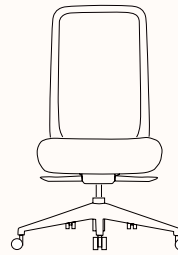

# KHYN Task Chair

## Features:

The Khyn Task Chair is a versatile seating solution for modern workplaces. The breathable mesh back and upholstered seat with removable cover, ensures both comfort and easy maintenance.

Promoting better posture to reduce strain during long work hours, the Khyn Task Chair is designed to enhance productivity and comfort, making it an ideal choice for any workplace environment.

SD38 Sunday  
Charcoal  
Fabric

YUNA-2  
Black Fabric

**Light Model:**

Frame,  
Base & Arms

60-28 Mid  
Grey Mesh

SD35 Sunday  
Dark  
Grey Fabric

Note: \*COM Available

**Dimensions:**

**Task Chair with Arms**

OW 730mm  
OD 700mm  
OH 1065 - 1175mm

SW 500mm  
SD 418 - 488mm  
SH 475 - 585mm  
AH 653 - 843mm  
AW 640 - 700mm

**Task Chair without Arms**

OW 730mm  
OD 700mm  
OH 1065 - 1175mm