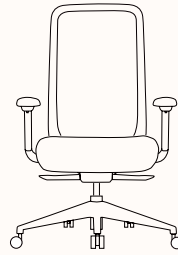

# KHYN Task Chair

## Features:

The Khyn Task Chair is a versatile seating solution for modern workplaces. The breathable mesh back and upholstered seat with removable cover, ensures both comfort and easy maintenance.

Promoting better posture to reduce strain during long work hours, the Khyn Task Chair is designed to enhance productivity and comfort, making it an ideal choice for any workplace environment.

SD38 Sunday  
Charcoal  
Fabric

YUNA-2  
Black Fabric

**Light Model:**

Frame,  
Base & Arms

60-28 Mid  
Grey Mesh

SD35 Sunday  
Dark  
Grey Fabric

Note: \*COM Available

**Dimensions:**