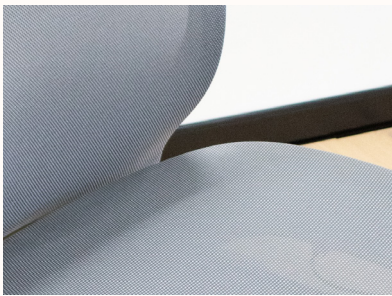

VOX Task Chair

Features:

Vox task chair is versatile in style and functionality for ideal comfort in an office area. Designed with a mesh back, mesh or upholstered seat, auto weight adjust recline mechanism, height adjustable seat and seat depth adjustment to facilitate and support optimal ergonomics in the workplace environment.

Finishes:

Fabric Seat with Mesh Back:

Mesh Lane

Dark Model

Black Frame

Piano Black Lane Mesh

M60999 Gabriel Medley Fabric*

Light Model

White Frame

Satellite Lane Mesh

M60004 Gabriel Medley Fabric*

Note: *COM Available

Fabric Seat with Fabric Back:

Black Model

Black Frame

M60999 Gabriel Medley Fabric

Mesh Seat with Mesh Back:

Mesh Digital

Dark Model

Black Frame

Onyx Black Digital Mesh

Light Model

White Frame

Nickle Grey Digital Mesh